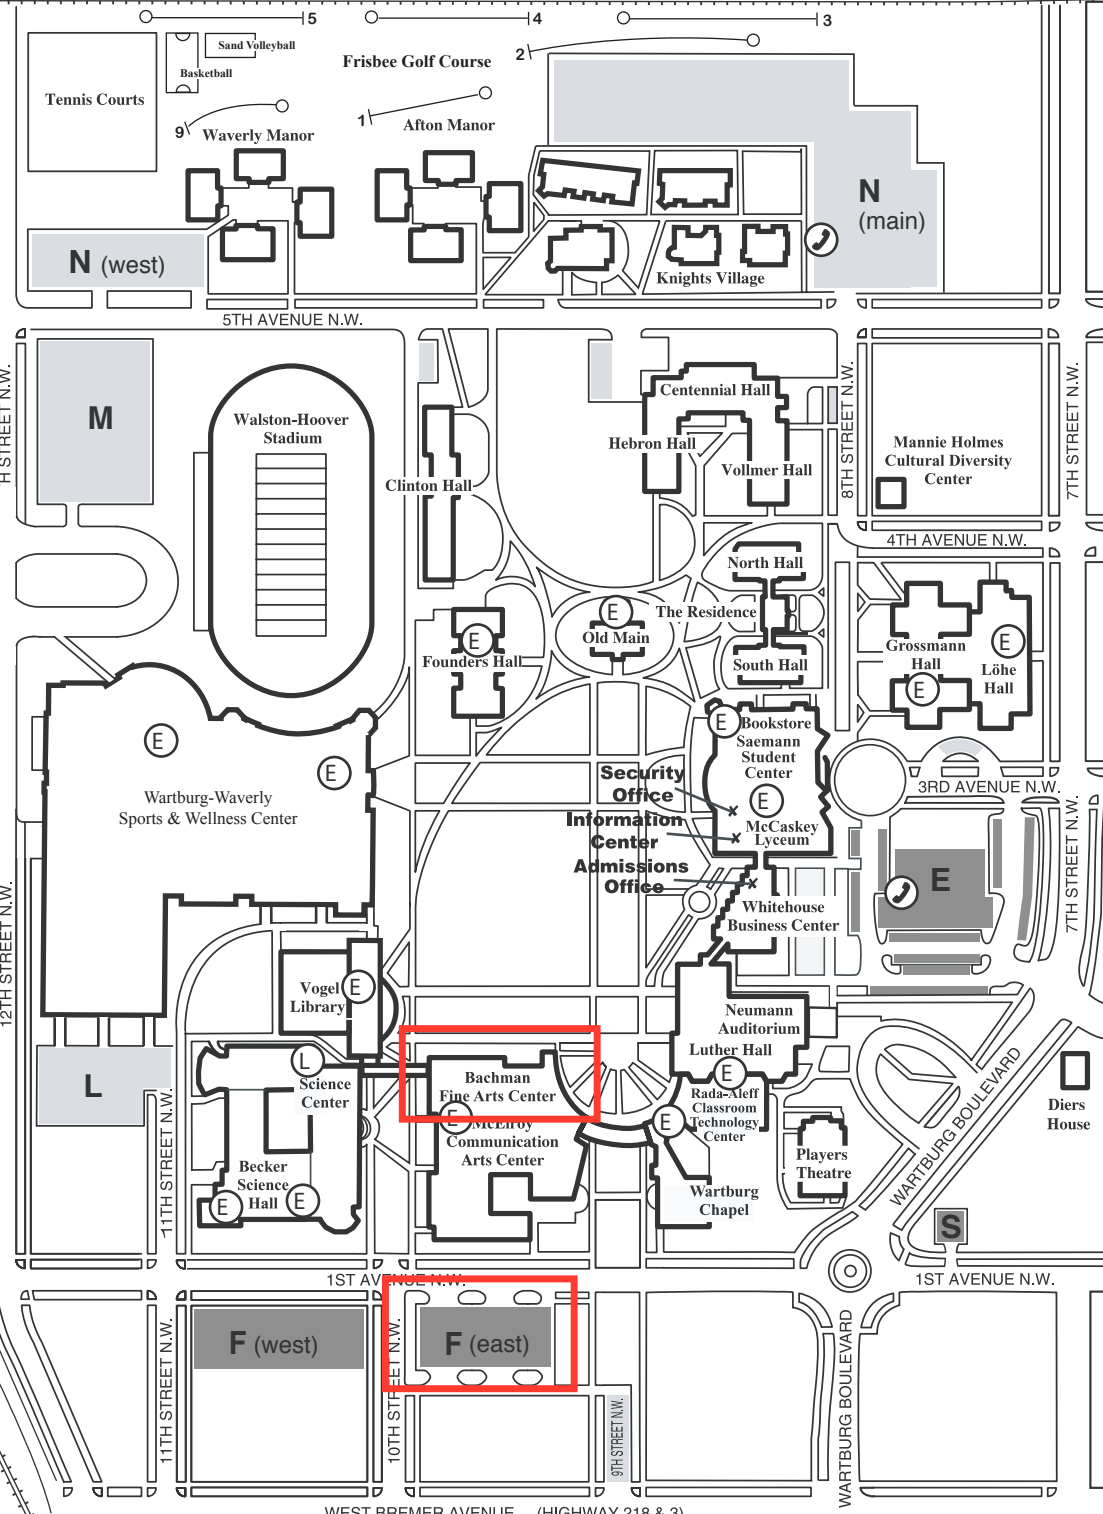

Wartburg College Campus Map

Soccer Field

Hertel Field

Throwing Venue

5TH AVENUE N.W.

WILSON AVENUE

Lynes Field

DiGiovanni
Maintenance
Building

On-campus speed limit is 15 mph.

10/94

SCALE IN FEET

	emergency telephone		handicap accessible
	elevators		campus parking
	wheel chair lift		visitor parking

WEST BREMER AVENUE (HIGHWAY 218 & 3)